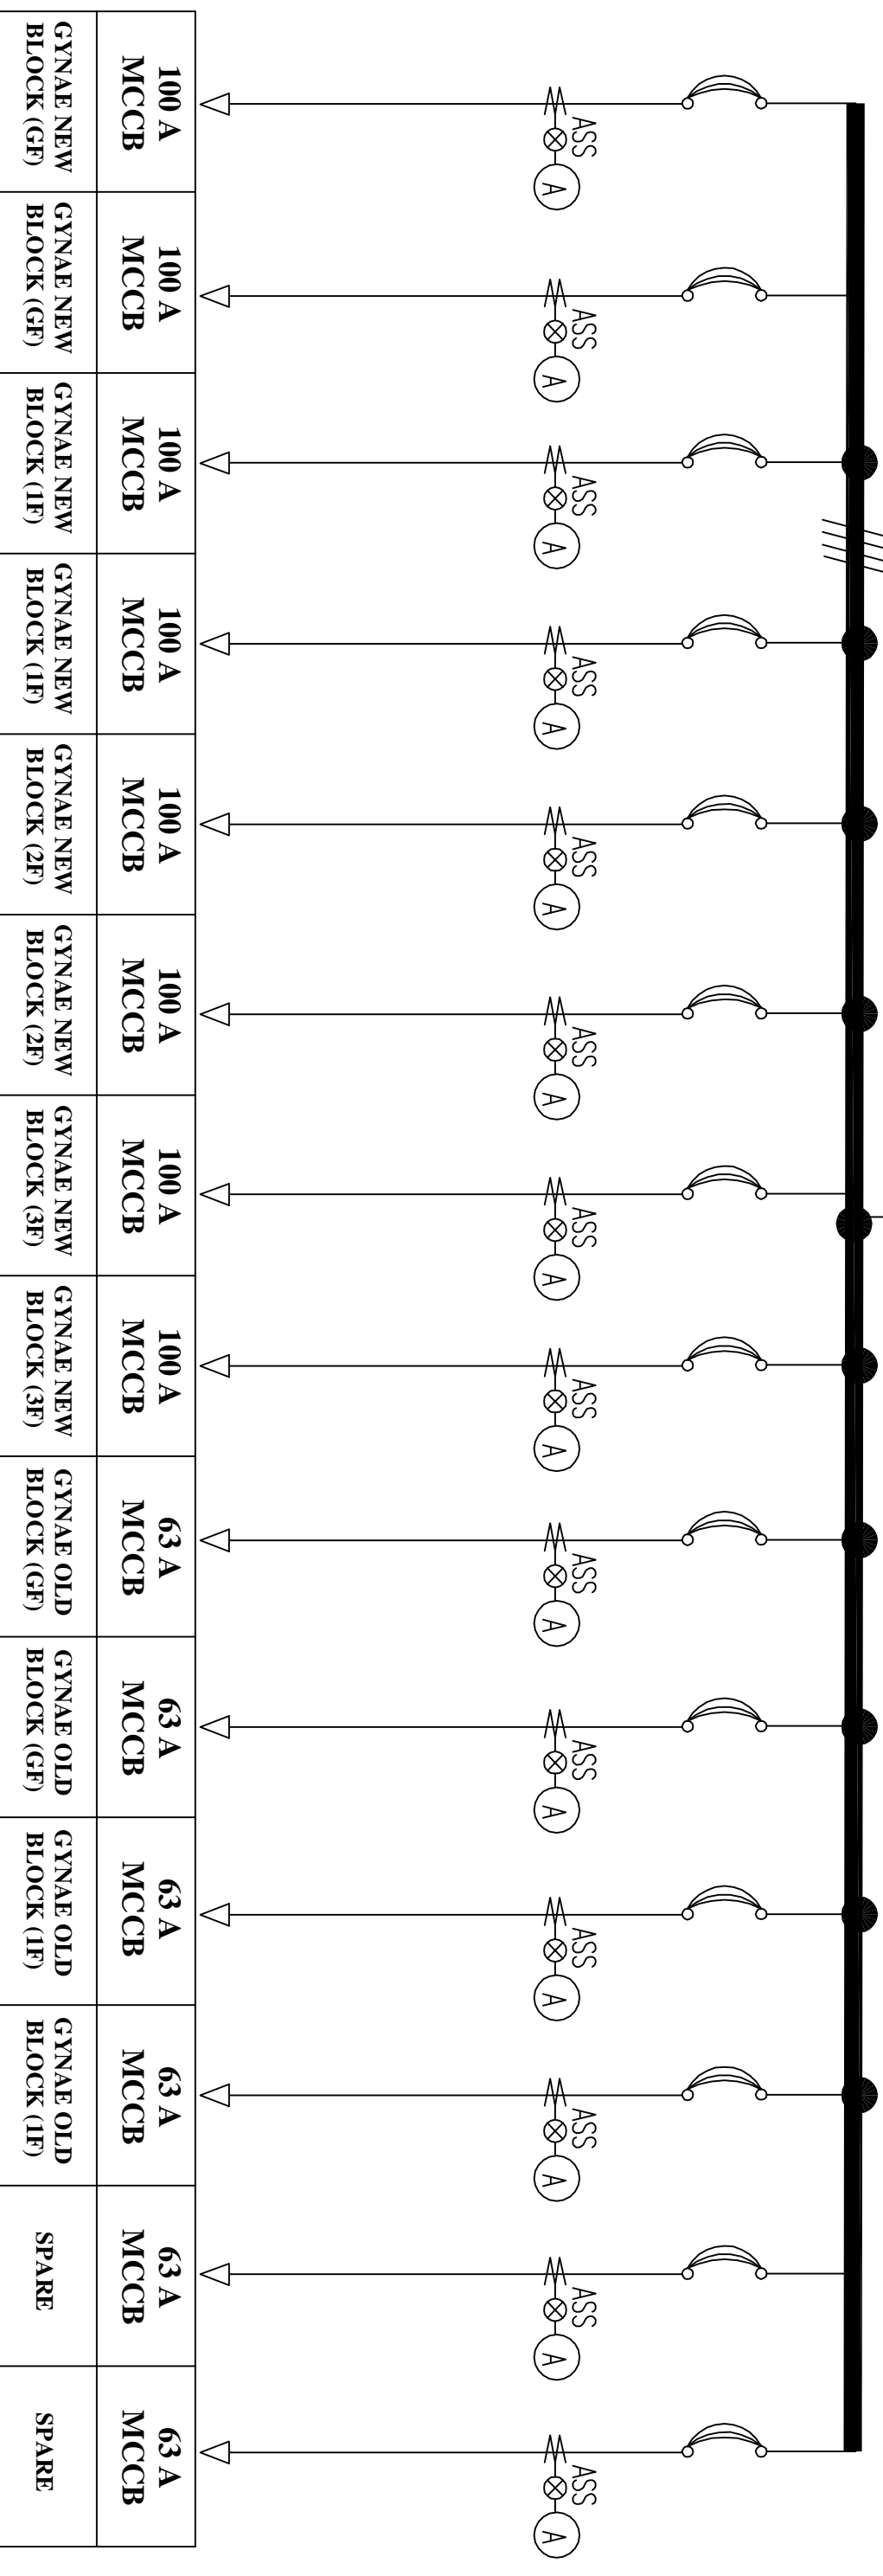

MAIN LI PANEL GYNAE BLOCK- EMERGENCY

320 AMPS
FP, 50 KA
MCCB
(METERING)

400A PHASE & NEUTRAL
FP ALUMINIUM BUSBARS

100 A MCCB	100 A MCCB	100 A MCCB	100 A MCCB	100 A MCCB	100 A MCCB	100 A MCCB	100 A MCCB	100 A MCCB	100 A MCCB	63 A MCCB	63 A MCCB	63 A MCCB	63 A MCCB	63 A MCCB	63 A MCCB
GYNAE NEW BLOCK (GF)	GYNAE NEW BLOCK (GF)	GYNAE NEW BLOCK (1F)	GYNAE NEW BLOCK (1F)	GYNAE NEW BLOCK (2F)	GYNAE NEW BLOCK (2F)	GYNAE NEW BLOCK (3F)	GYNAE NEW BLOCK (3F)	GYNAE OLD BLOCK (GF)	GYNAE OLD BLOCK (GF)	GYNAE OLD BLOCK (1F)	GYNAE OLD BLOCK (1F)	SPARE	SPARE