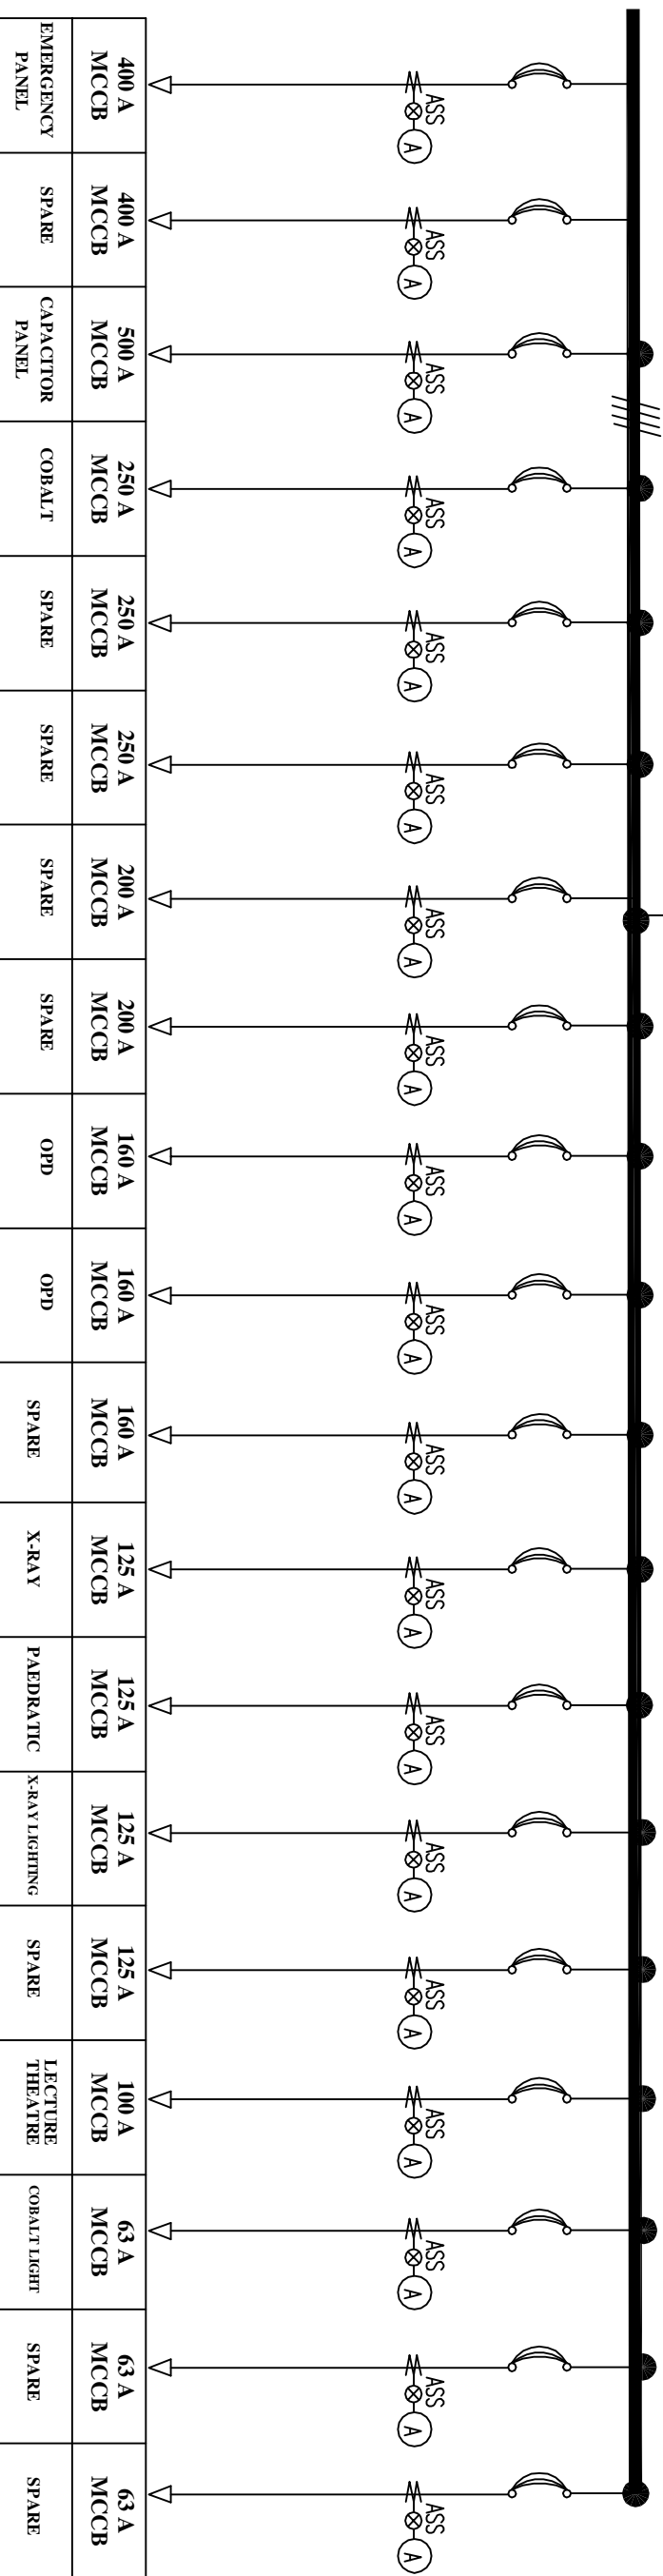

# MAIN LT PANEL MS OFFICE, EMERGENCY, SPECIAL WARD

2000 AMPS  
FP, 50 KA  
ACB  
(METERING)

2500A PHASE & NEUTRAL  
FP ALUMINIUM BUSBARS

500 A MCCB	500 A MCCB	500 A MCCB	500 A MCCB	200 A MCCB	200 A MCCB	100 A MCCB	100 A MCCB	100 A MCCB	100 A MCCB	100 A MCCB	100 A MCCB	100 A MCCB	100 A MCCB	63 A MCCB	63 A MCCB	63 A MCCB	63 A MCCB	63 A MCCB	63 A MCCB	40 A MCCB	40 A MCCB
AC PLANT	CAPACITOR PANEL	EMERGENCY PANEL	SPARE	SPECIAL WARD 1	SPECIAL WARD 2	LIGHT FEEDER	LIGHT FEEDER	LIFT	LIFT	SPARE	SPARE	UPS	UPS	BANK	POST OFFICE	LIFT	SPARE	CANTEEN	CANTEEN		

# MAIN LT PANEL X-RAY, OPD, COBALT, LECTURE THEATRE

2000 AMPS  
FP, 50 KA  
ACB  
(METERING)

2500A PHASE & NEUTRAL  
FP ALUMINIUM BUSBARS

# MAIN LT PANEL MS OFFICE, EMERGENCY, SPECIAL WARD- EMERGENCY PANEL

630A PHASE & NEUTRAL  
FP ALUMINIUM BUSBARS

200 A MCCB	200 A MCCB	100 A MCCB	100 A MCCB	125 A MCCB	63 A MCCB	63 A MCCB
CASUALTY	ICU	SPECIAL WARD 1	SPECIAL WARD 2	M.S. OFFICE	SPARE	SPARE

# MAIN LT PANEL X-RAY, OPD, COBALT BLOCK- EMERGENCY PANEL