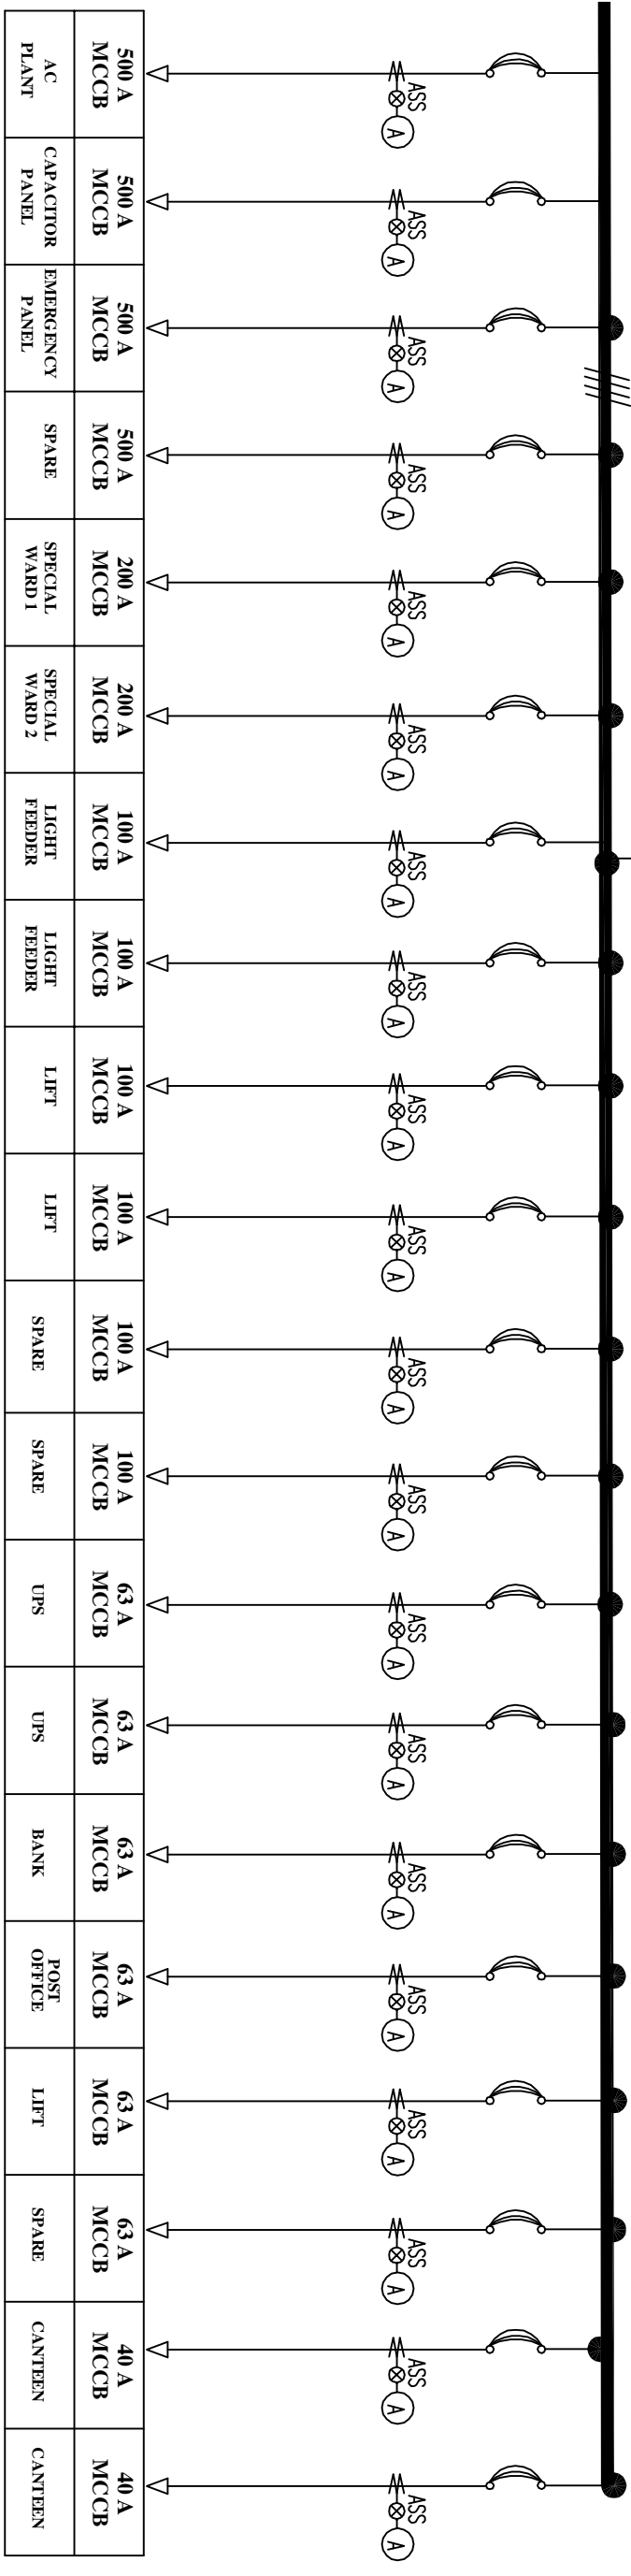

# MAIN LT PANEL MS OFFICE, EMERGENCY, SPECIAL WARD

2000 AMPS  
FP, 50 KA  
ACB  
(METERING)

2500A PHASE & NEUTRAL  
FP ALUMINIUM BUSBARS

500 A MCCB	500 A MCCB	500 A MCCB	500 A MCCB	200 A MCCB	200 A MCCB	100 A MCCB	100 A MCCB	100 A MCCB	100 A MCCB	100 A MCCB	100 A MCCB	100 A MCCB	100 A MCCB	63 A MCCB	63 A MCCB	63 A MCCB	63 A MCCB	63 A MCCB	63 A MCCB	40 A MCCB	40 A MCCB
AC PLANT	CAPACITOR PANEL	EMERGENCY PANEL	SPARE	SPECIAL WARD 1	SPECIAL WARD 2	LIGHT FEEDER	LIGHT FEEDER	LIFT	LIFT	SPARE	SPARE	UPS	UPS	BANK	POST OFFICE	LIFT	SPARE	CANTEEN	CANTEEN		

# MAIN LT PANEL X-RAY, OPD, COBALT, LECTURE THEATRE

2000 AMPS  
FP, 50 KA  
ACB  
(METERING)

2500A PHASE & NEUTRAL  
FP ALUMINIUM BUSBARS

# MAIN LT PANEL MS OFFICE, EMERGENCY, SPECIAL WARD- EMERGENCY PANEL

630A PHASE & NEUTRAL  
FP ALUMINIUM BUSBARS

200 A MCCB	200 A MCCB	100 A MCCB	100 A MCCB	125 A MCCB	63 A MCCB	63 A MCCB
CASUALTY	ICU	SPECIAL WARD 1	SPECIAL WARD 2	M.S. OFFICE	SPARE	SPARE

# MAIN LT PANEL X-RAY, OPD, COBALT BLOCK- EMERGENCY PANEL