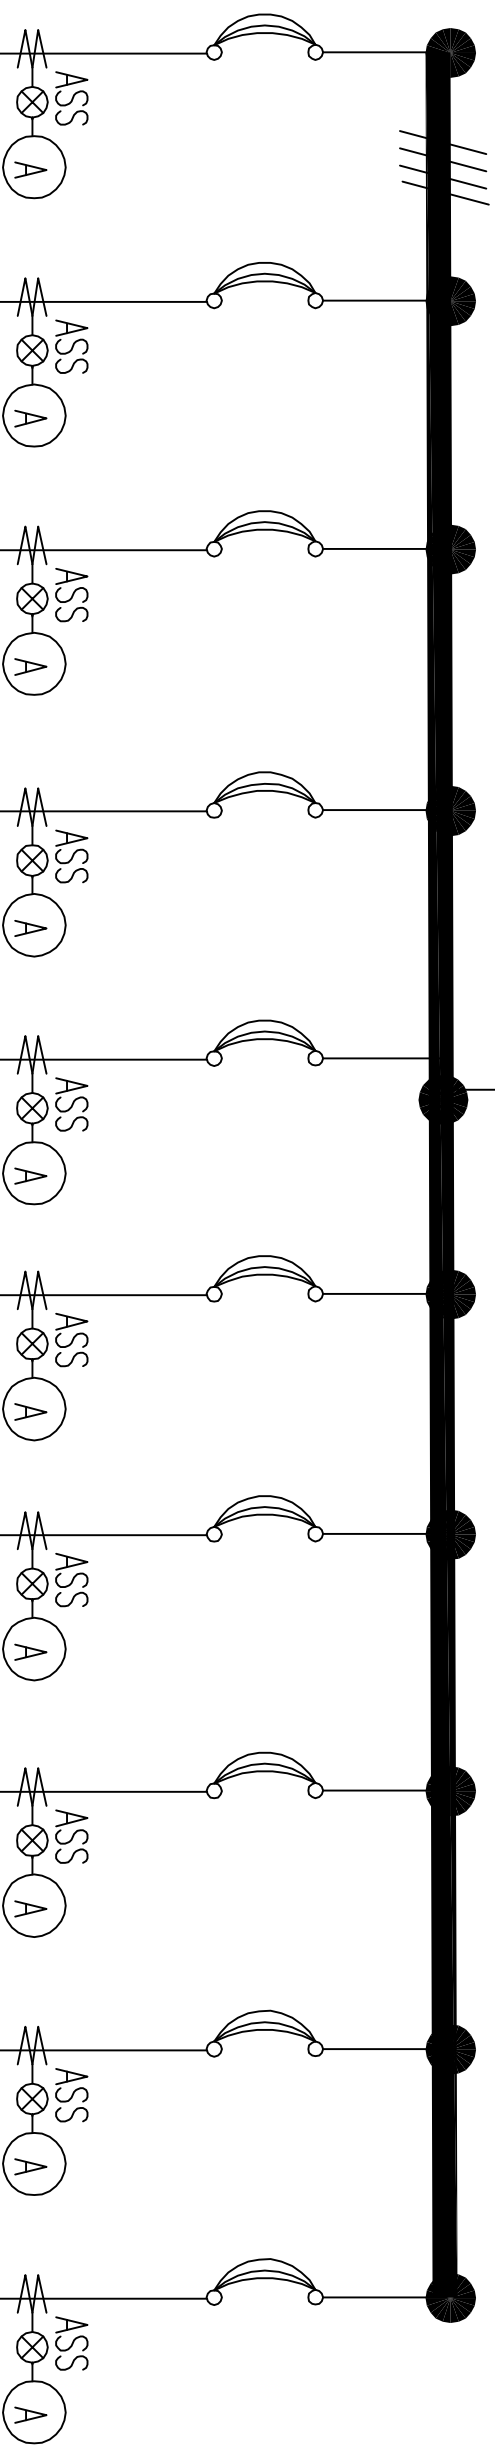

# MAIN LT PANEL MS OFFICE, EMERGENCY, SPECIAL WARD

2000 AMPS  
FP, 50 KA  
ACB  
(METERING)

2500A PHASE & NEUTRAL  
FP ALUMINIUM BUSBARS

500 A MCCB	500 A MCCB	500 A MCCB	500 A MCCB	200 A MCCB	200 A MCCB	100 A MCCB	100 A MCCB	100 A MCCB	100 A MCCB	100 A MCCB	100 A MCCB	100 A MCCB	100 A MCCB	63 A MCCB	63 A MCCB	63 A MCCB	63 A MCCB	63 A MCCB	63 A MCCB	40 A MCCB	40 A MCCB
AC PLANT	CAPACITOR PANEL	EMERGENCY PANEL	SPARE	SPECIAL WARD 1	SPECIAL WARD 2	LIGHT FEEDER	LIGHT FEEDER	LIFT	LIFT	SPARE	SPARE	UPS	UPS	BANK	POST OFFICE	LIFT	SPARE	CANTEEN	CANTEEN		

# MAIN LT PANEL X-RAY, OPD, COBALT, LECTURE THEATRE

2000 AMPS  
FP, 50 KA  
ACB  
(METERING)

2500A PHASE & NEUTRAL  
FP ALUMINIUM BUSBARS

# MAIN LT PANEL MS OFFICE, EMERGENCY, SPECIAL WARD- EMERGENCY PANEL

630A PHASE & NEUTRAL  
FP ALUMINIUM BUSBARS

200 A MCCB	200 A MCCB	100 A MCCB	100 A MCCB	125 A MCCB	63 A MCCB	63 A MCCB
CASUALTY	ICU	SPECIAL WARD 1	SPECIAL WARD 2	M.S. OFFICE	SPARE	SPARE

# MAIN LT PANEL GIRLS HOSTEL 1 (NEW & OLD)

1000 AMPS  
FP, 50 KA  
ACB  
(METERING)

1250A PHASE & NEUTRAL  
FP ALUMINIUM BUSBARS

<b>200 A MCCB</b>	<b>200 A MCCB</b>	<b>200 A MCCB</b>	<b>200 A MCCB</b>	<b>200 A MCCB</b>	<b>125 A MCCB</b>	<b>100 A MCCB</b>	<b>100 A MCCB</b>	<b>63 A MCCB</b>	<b>63 A MCCB</b>
<b>OLD GIRLS HOSTEL</b>	<b>NEW GIRLS HOSTEL (GF + 1F)</b>	<b>NEW GIRLS HOSTEL (2F + 3F)</b>	<b>CAPACITOR PANEL</b>	<b>SPARE</b>	<b>SPARE</b>	<b>HOUSING</b>	<b>STREET LIGHT</b>	<b>SPARE</b>	<b>SPARE</b>